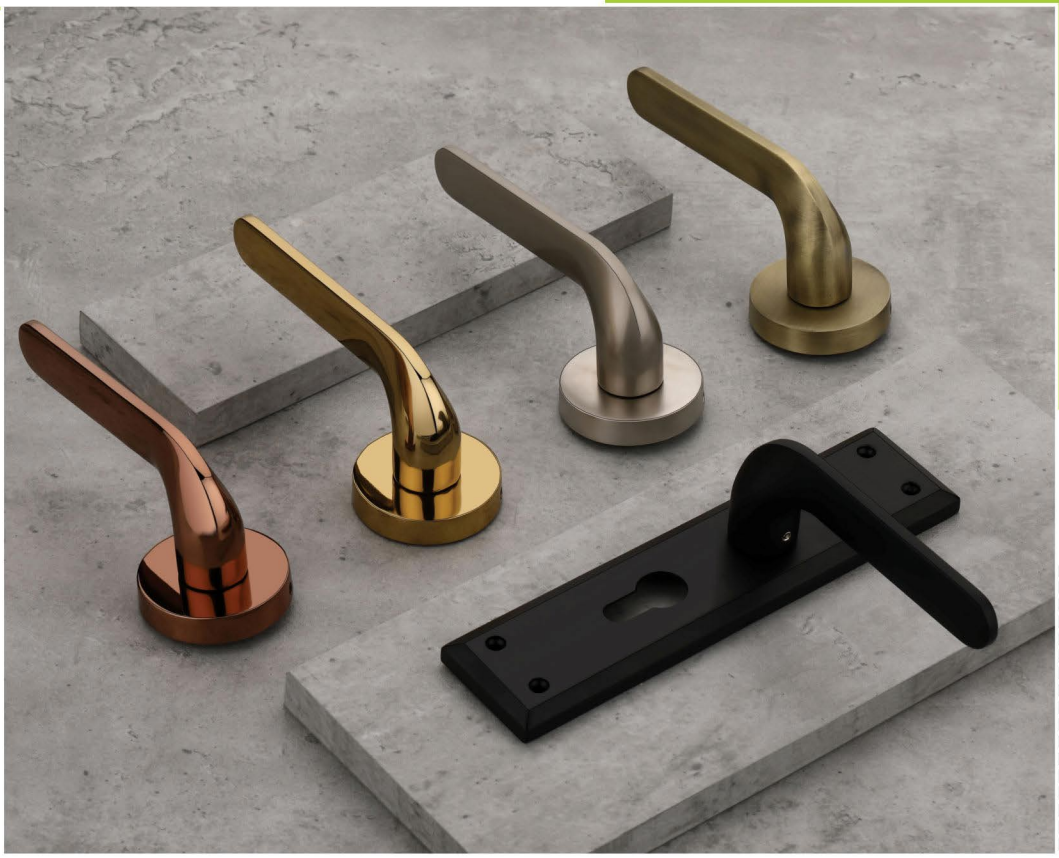

COLLECTION OF
MORTISE HANDLES

FP-1013

1. **Finishes**
   ■ Satin
   ■ A.B.
   ■ Black
   ■ PVD Gold
   ■ PVD Rose Gold