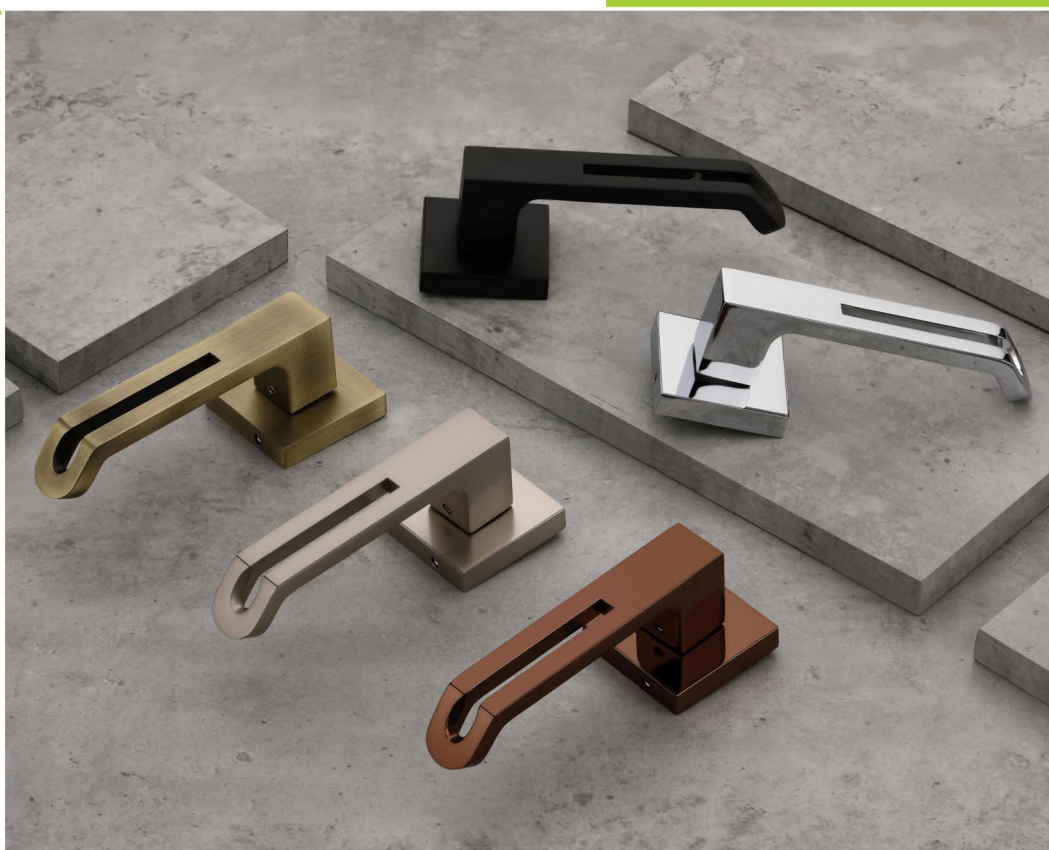

“TIME is more
valuable than **MONEY”**

COLLECTION OF MORTISE HANDLES

FP-1001

Finishes

- ▲ C.P. + Gray
- ▲ A.B. + Black
- ▲ PVD Gold + Black
- ▲ PVD R.G. + Satin

FP-1002

Finishes

- C.P.
- Satin
- Black
- A.B.
- PVD Gold
- PVD Rose Gold