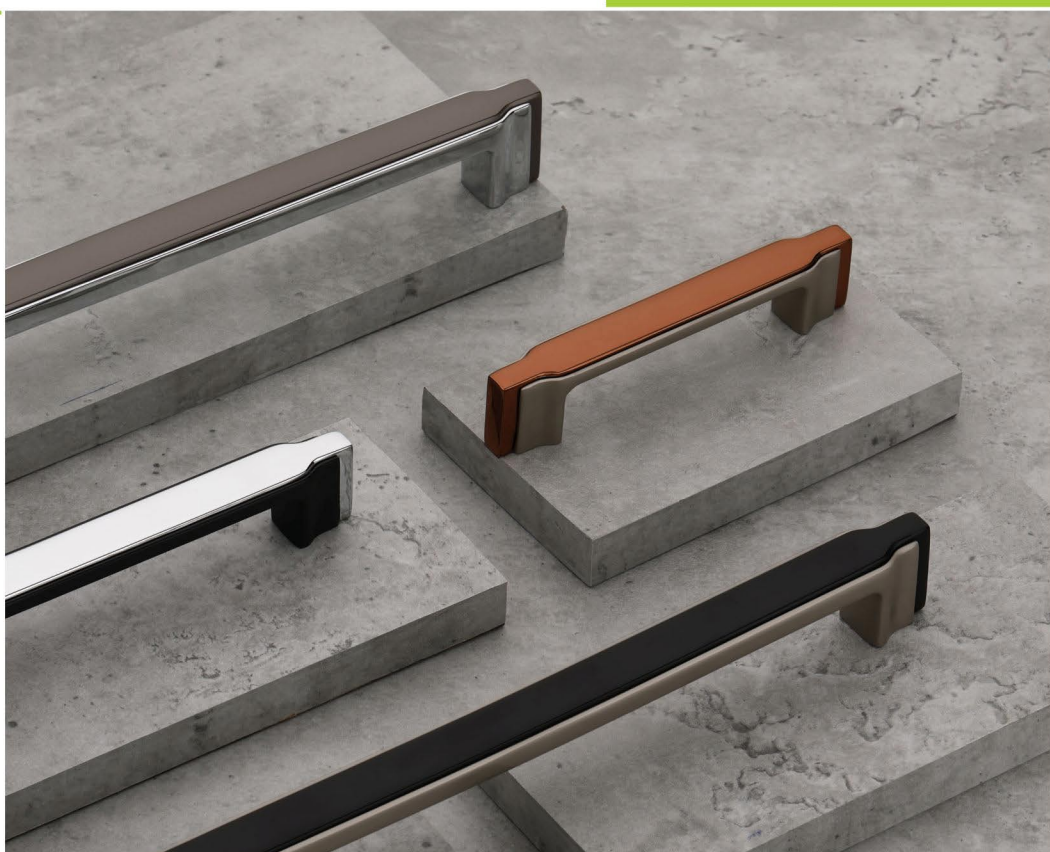

FP-2008

Size in mm

96 / 160 / 224 / 288

Finishes

- C.P. + Black Satin
- C.P. + Black
- Satin + Black
- Satin + PVD R.G.