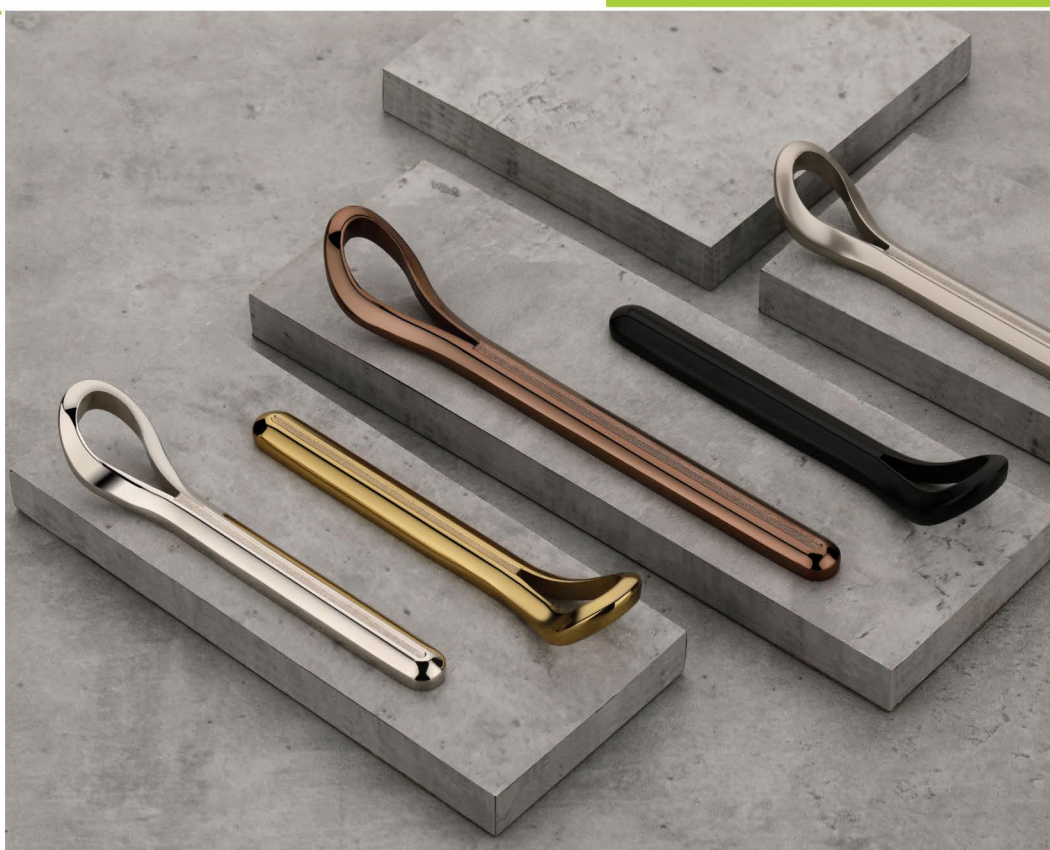

FP-2020

Size in mm

64 / 96 / 128

Finishes

- C.P.
- Satin
- Black
- PVD Gold
- PVD Rose Gold