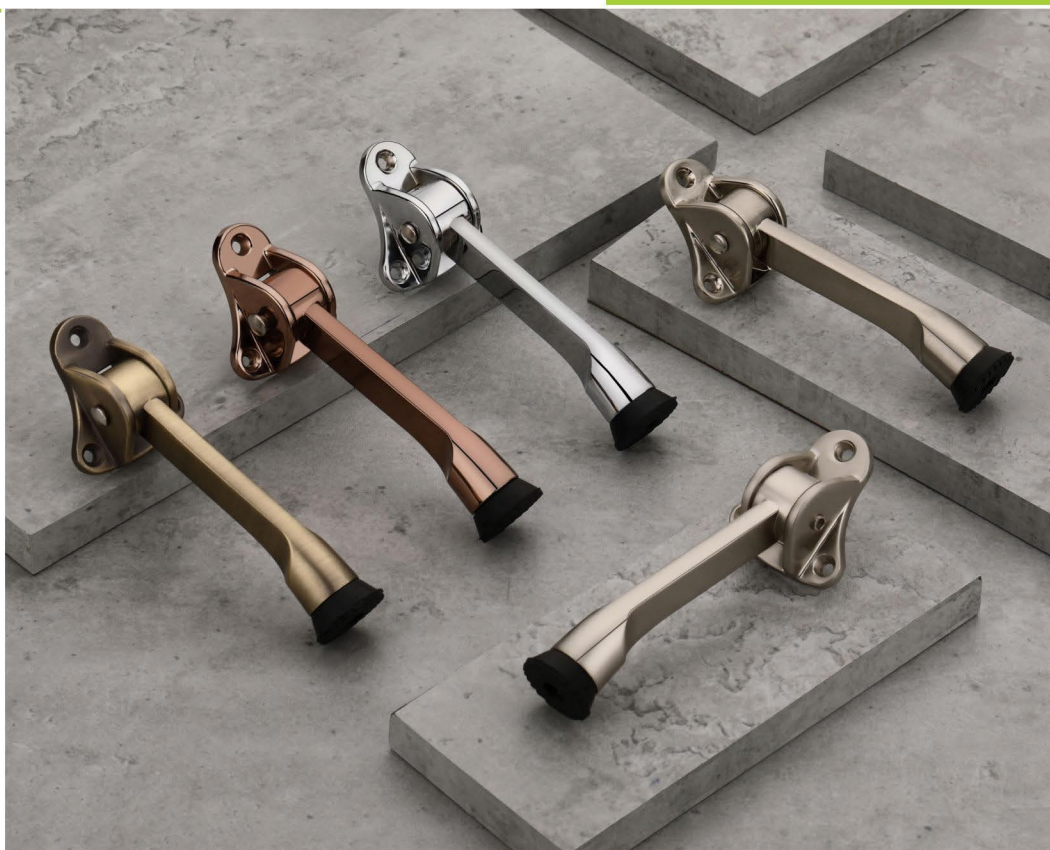

Door Stopper Round

Finishes

- C.P.
- Satin
- A.B.
- Gold
- Rose Gold