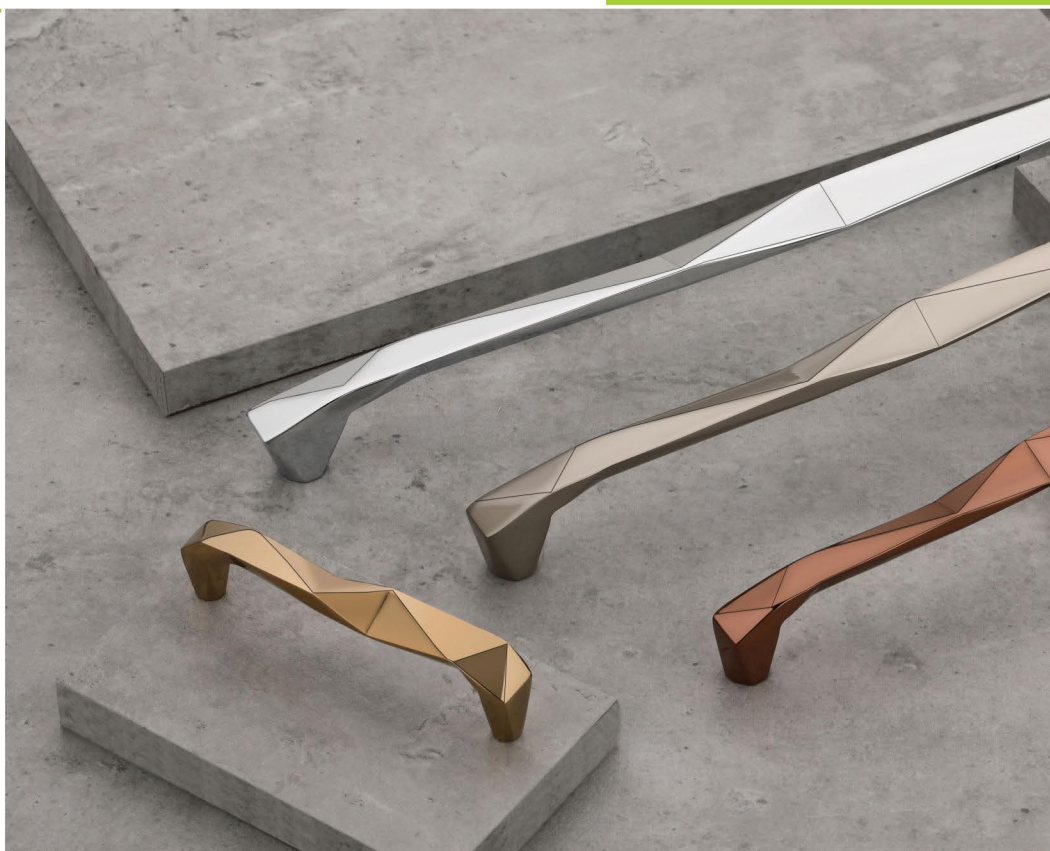

A.B.

PVD Gold

PVD Rose Gold

FP-2007

Size in mm

96 / 160 / 224 / 288

Finishes

- C.P.
- Satin
- A.B.
- PVD Gold
- PVD Rose Gold