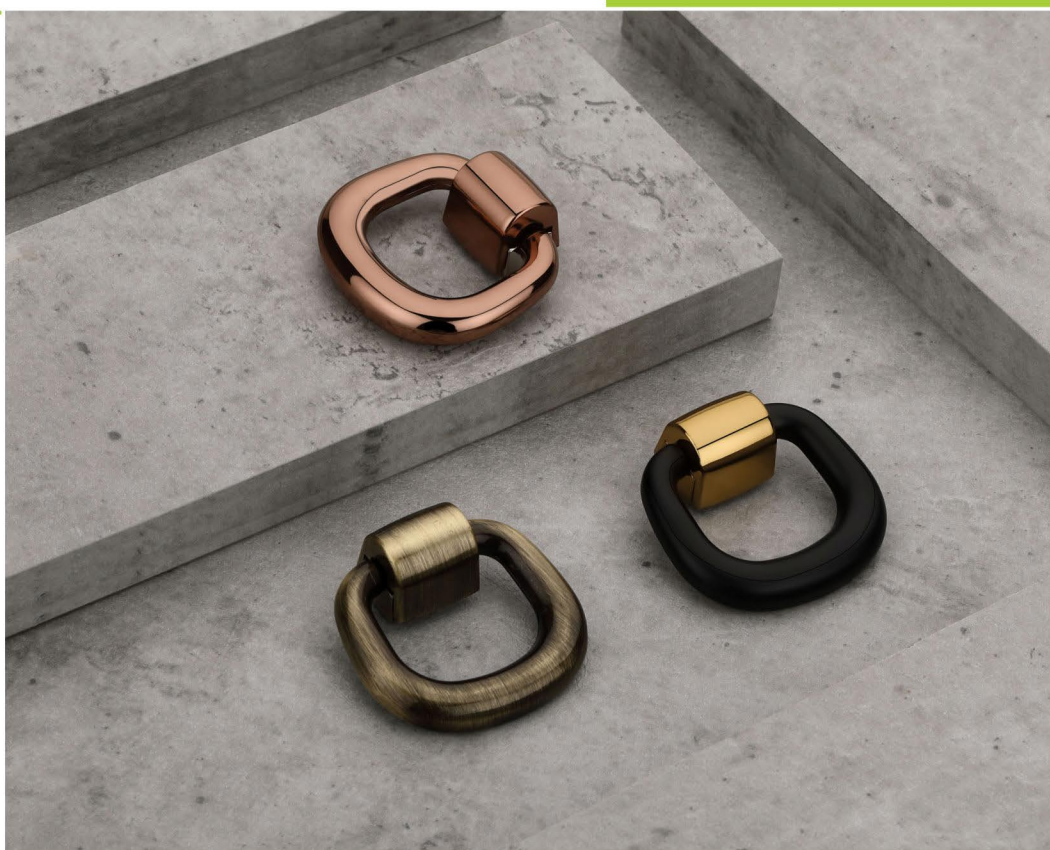

FP-6008

Finishes

- Black + Gold
- Satin + Black
- A.B.
- PVD Gold
- PVD Rose Gold