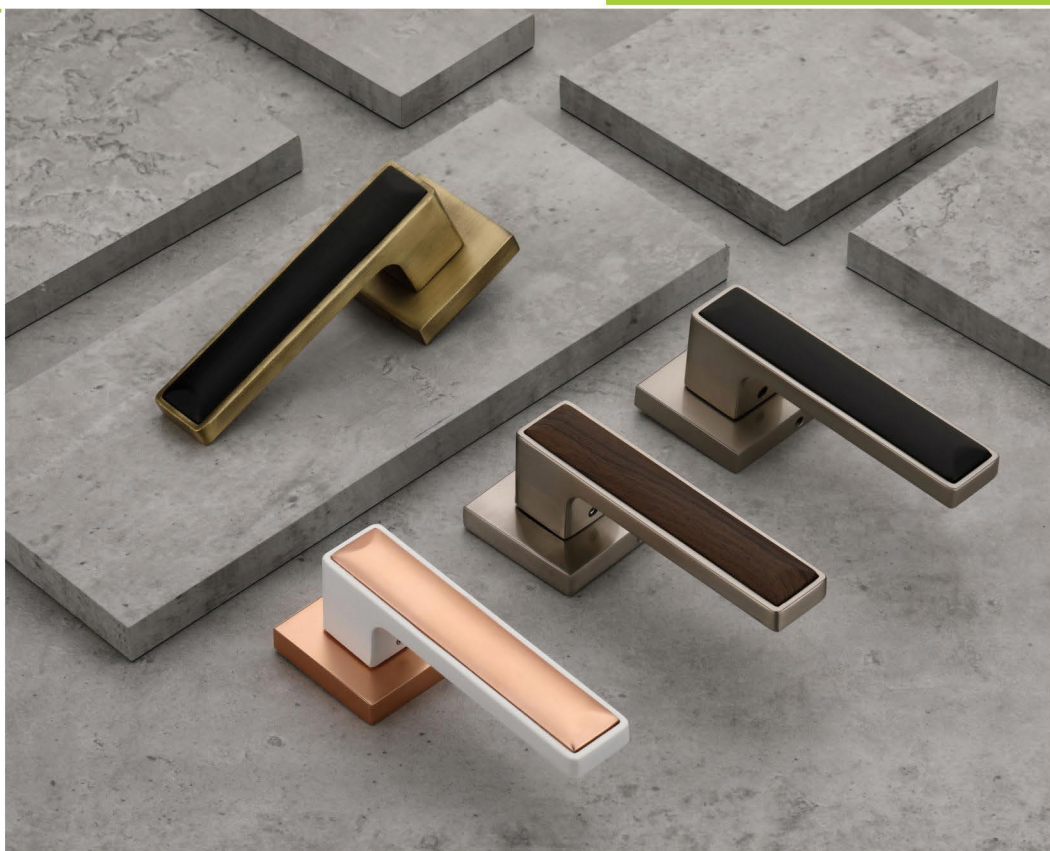

FP-1009

Finishes

- Satin + Black
- Satin + Wengi
- A.B. + Black
- Copper + White