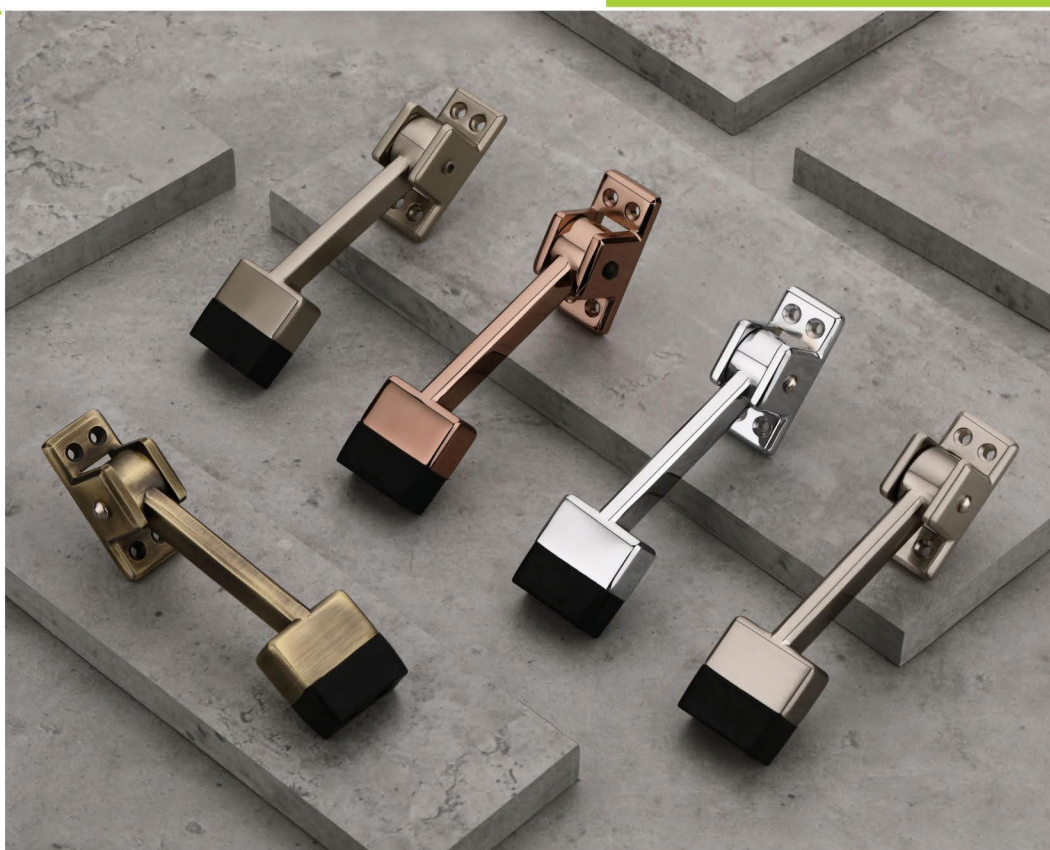

COLLECTION OF ACCESSORIES

Oval Glass Bracket

Size
Regular

Finishes

C.P.

Satin

A.B.

Gold